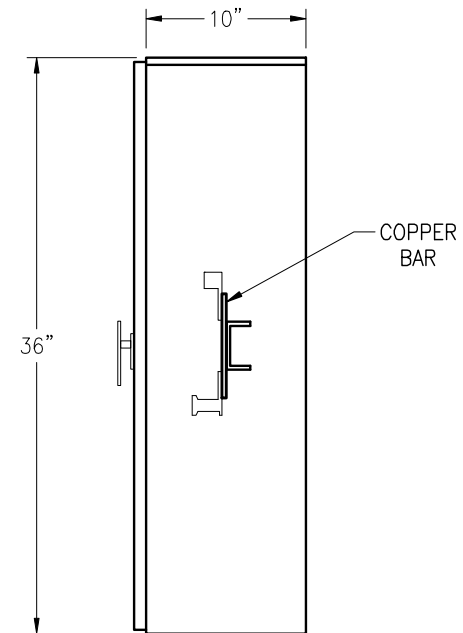

# CONTINENTAL DECo SERVICE TAP BOX

**FRONT VIEW**  
(SHOWN WITH DOOR REMOVED)

**SIDE VIEW**

- WALL MOUNT UNITS AVAILABLE UP TO 1200 AMP
- SINGLE OR 3 PHASE
- TYPE 3R ENCLOSURE WITH LIFT OFF HINGED DOOR
- MEETS DECo STD. SIM-ESIG 3-2-12
- AVAILABLE WITH U.L. LISTED BUS RISERS
- PLATED COPPER BUSSING
- MADE IN THE U.S.A