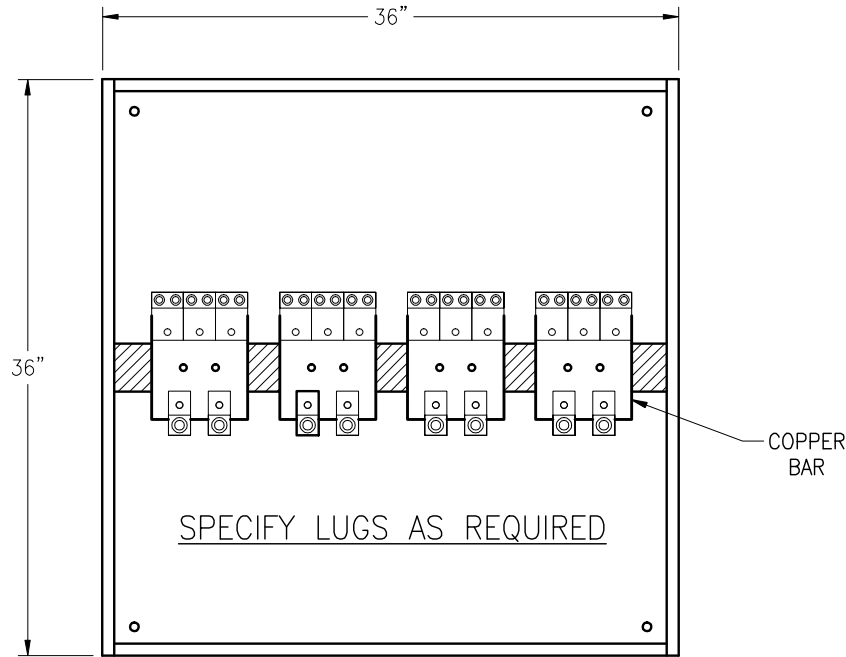

# CONTINENTAL DECo SERVICE TAP BOX

**FRONT VIEW**  
(SHOWN WITH DOOR REMOVED)

**SIDE VIEW**

- WALL MOUNT UNITS AVAILABLE UP TO 1200 AMP
- SINGLE OR 3 PHASE
- TYPE 3R ENCLOSURE WITH LIFT OFF HINGED DOOR
- MEETS DECo STD. SIM-ESIG 3-2-12
- AVAILABLE WITH U.L. LISTED BUS RISERS
- PLATED COPPER BUSSING
- MADE IN THE U.S.A